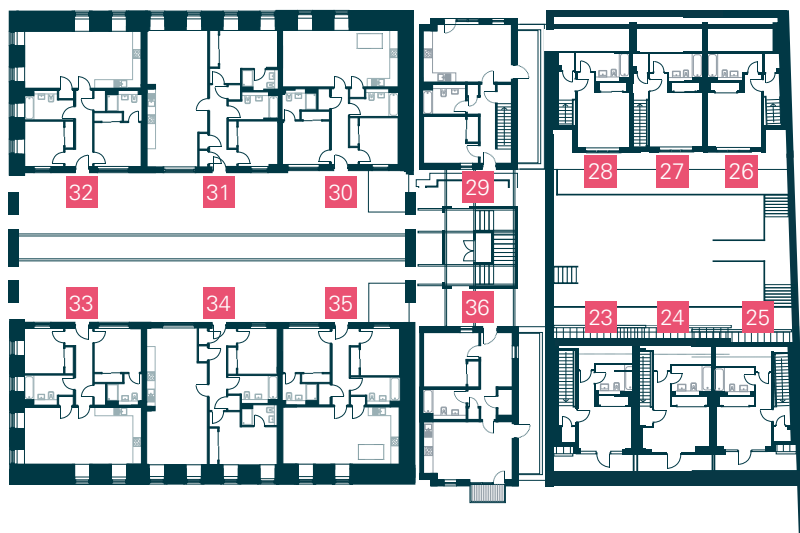

The
Tram
Sheds

Site Plan

Ground Floor

Big Shed Apartments
1, 2, 3, 4, 5, 6 & 7

Gap Building Apartment
8

Wee Shed Apartments
9, 10, 11, 12, 13, & 14

First Floor

Big Shed Apartments
16, 17, 18, 19, 20 & 21

Gap Building Apartments
15 & 22

Wee Shed Apartments
23, 24, 25, 26, 27 & 28

Second Floor

Big Shed Apartments
30, 31, 32, 33, 34 & 35

Gap Building Apartments
29 & 36

Wee Shed Apartments (2nd floor)
23, 24, 25, 26, 27 & 28

Third Floor

Big Shed Apartments
37, 38, 39, 40, 41 & 42

Gap Building Apartments
29 (2nd floor) & 43

Fourth Floor

Big Shed Apartments (2nd floor)
37, 38, 39, 40, 41 & 42

07919 381 278
placesforpeople.co.uk/theengineyard