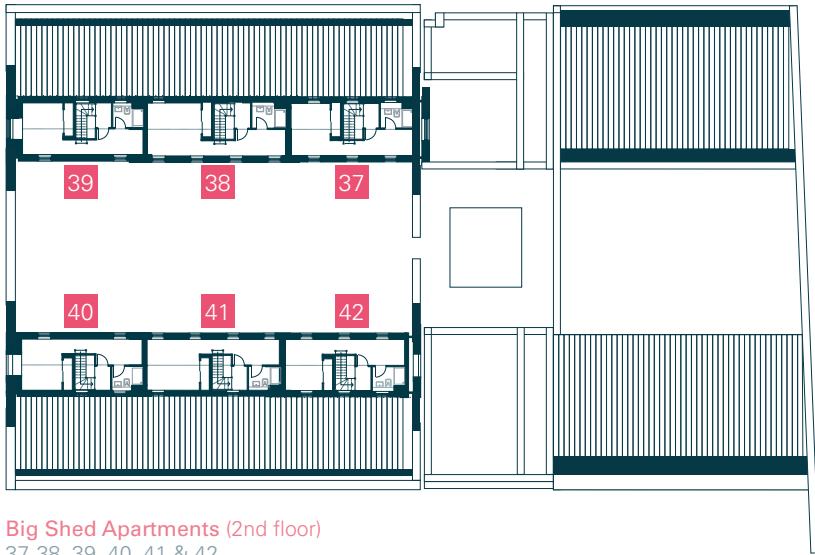

The
Tram
Sheds

Site Plan

Ground Floor

Big Shed Apartments
1, 2, 3, 4, 5, 6 & 7

Gap Building Apartment
8

Wee Shed Apartments
9, 10, 11, 12, 13, & 14

First Floor

Big Shed Apartments
16, 17, 18, 19, 20 & 21

Gap Building Apartments
15 & 22

Wee Shed Apartments
23, 24, 25, 26, 27 & 28

Second Floor

Big Shed Apartments
30, 31, 32, 33, 34 & 35

Gap Building Apartments
29 & 36

Wee Shed Apartments (2nd floor)
23, 24, 25, 26, 27 & 28

Third Floor

Big Shed Apartments
37, 38, 39, 40, 41 & 42

Gap Building Apartments
29 (2nd floor) & 43

Fourth Floor

Big Shed Apartments (2nd floor)
37, 38, 39, 40, 41 & 42

07919 381 278
placesforpeople.co.uk/theengineyard