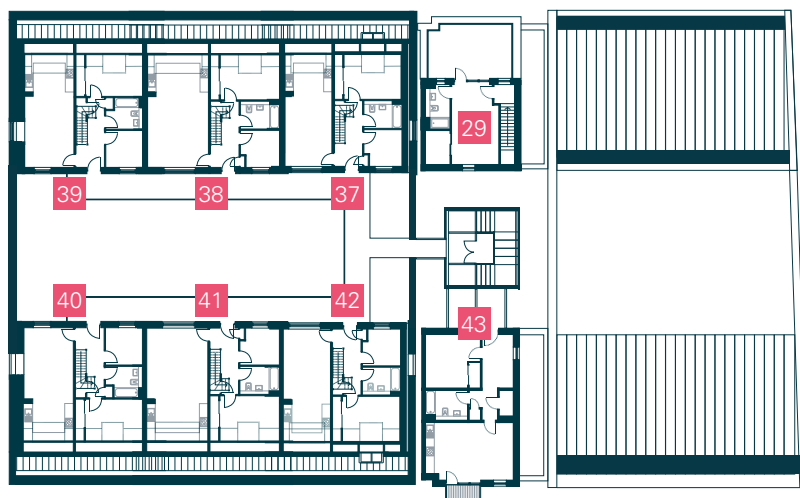

The
Tram
Sheds

Site Plan

Ground Floor

Big Shed Apartments
1, 2, 3, 4, 5, 6 & 7

Gap Building Apartment
8

Wee Shed Apartments
9, 10, 11, 12, 13, & 14

First Floor

Big Shed Apartments
16, 17, 18, 19, 20 & 21

Gap Building Apartments
15 & 22

Wee Shed Apartments
23, 24, 25, 26, 27 & 28

Second Floor

Big Shed Apartments
30, 31, 32, 33, 34 & 35

Gap Building Apartments
29 & 36

Wee Shed Apartments (2nd floor)
23, 24, 25, 26, 27 & 28

Third Floor

Big Shed Apartments
37, 38, 39, 40, 41 & 42

Gap Building Apartments
29 (2nd floor) & 43

Fourth Floor

Big Shed Apartments (2nd floor)
37, 38, 39, 40, 41 & 42

07919 381 278
placesforpeople.co.uk/theengineyard